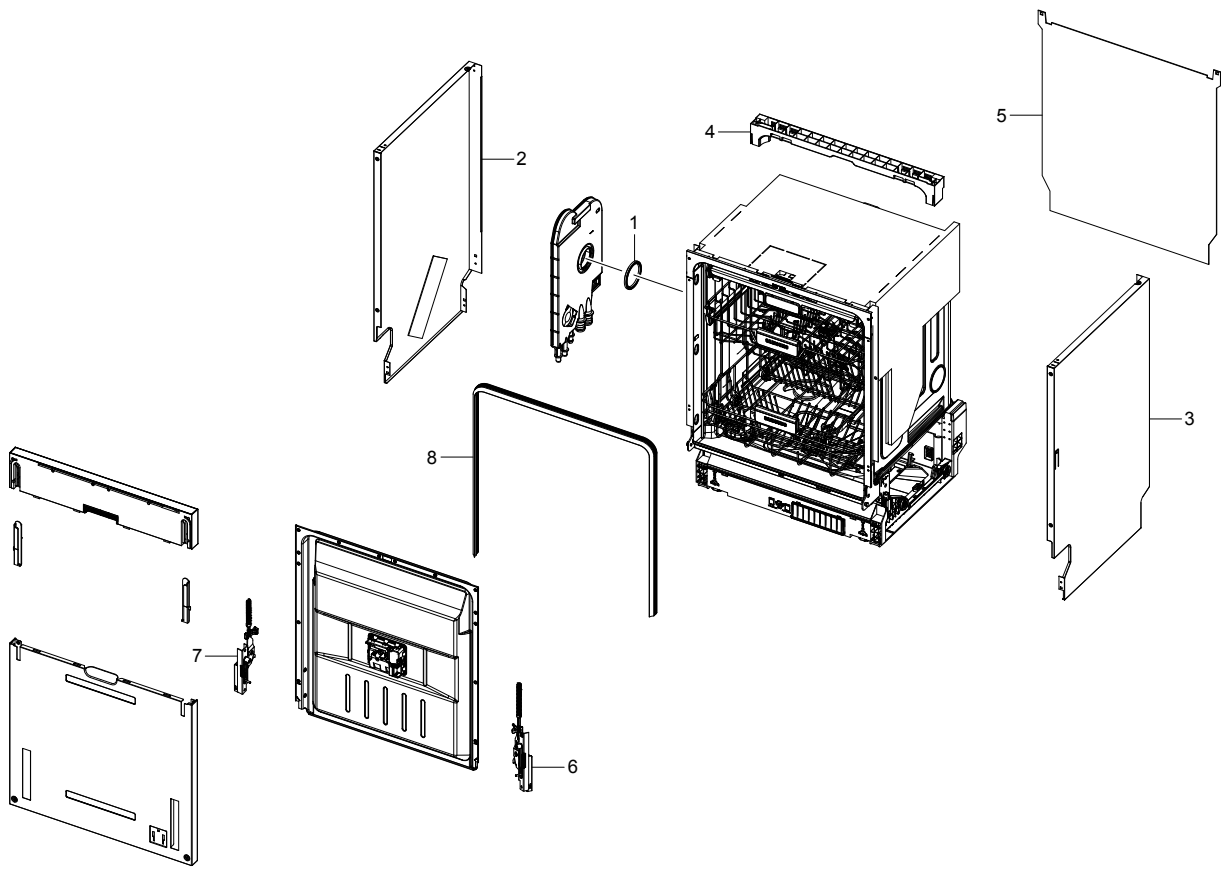

EXPLODED VIEW AND PARTS LIST

For End User

DW5500MM
DW60M6070IB/ET

Samsung is not liable for any damage to the product, any injury or any other product safety issue caused by any attempt to repair the product which does not carefully follow these repair and maintenance instructions or carried out by a non-authorized service provider, self-repair or non-professional repair of the product, Any damage to the product caused by an attempt to repair the product by any person other than a Samsung certified service provider will not be covered by the warranty.

Web site of Store(components ,tools) : <http://www.samsung.com/support>

* Image may vary according to model.

1. EXTERNAL PARTS

MODEL CODE: DW60M6070IB/ET

SVC_Code	Code No.	QTY
1	DD81-01388A	1
2	DD81-02457A	1
3	DD81-02458A	1
4	DD81-01373A	1
5	DD81-03043A	1
6	DD82-01774A	1
7	DD82-01773A	1
8	DD81-01381A	1

2. INTERNAL PARTS

MODEL CODE: DW60M6070IB/ET

SVC_Code	Code No.	QTY
1	DD81-01387A	1
2	DD81-01847A	1
3	DD82-01501A	1
4	DD81-02452A	1
5	DD81-02454A	1
6	DD81-02453A	1
7	DD82-01496A	1
7-1	DD81-01444A	1
7-2	DD81-01443A	1
7-3	DD81-01433A	1
7-4	DD81-01432A	1
7-5	DD82-01500A	1
8	DD82-01498A	1
9	DD82-01499A	1
10	DD81-01379A	1
11	DD81-01413A	1
12	DD81-01378A	2
13	DD82-01170A	1
14	DD82-01169A	1
15	DD81-01674A	2
16	DD81-01678A	1